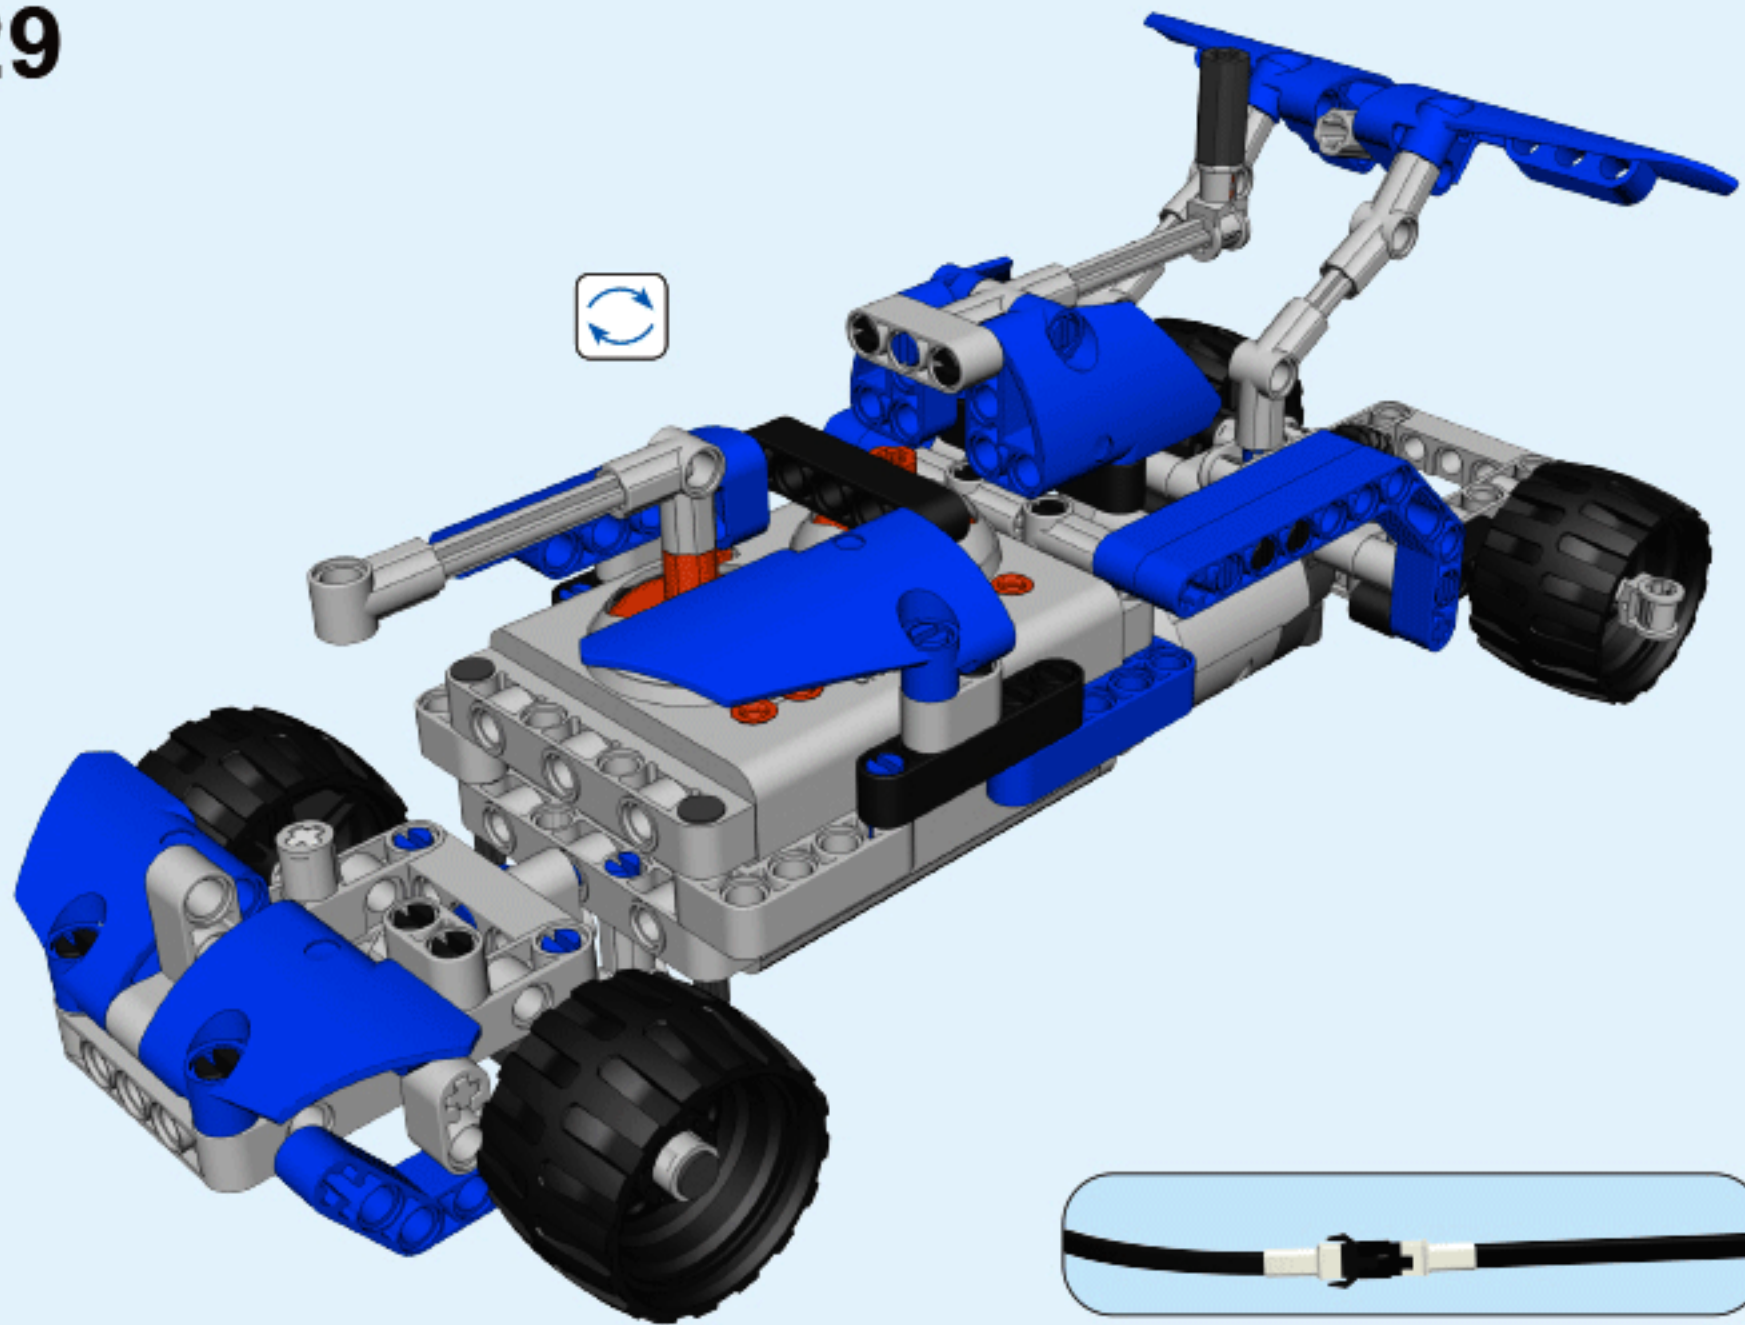

26

27

28

29

6+ AGES

NO.A-26-6

GENTLEMAN

ALLOY
DRIVE SHAFT
2.4GHz