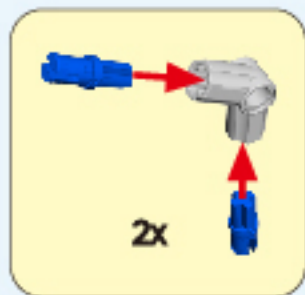

24

25

26

27

6+ AGES
NO.A-26-3

ALLOY DRIVE SHAFT
2.4GHz

TECHNOLOGY R/C
COMBINE BUILDING BLOCK WITH RADIO CONTROL

3D Interactive Instructions
download on your smart device