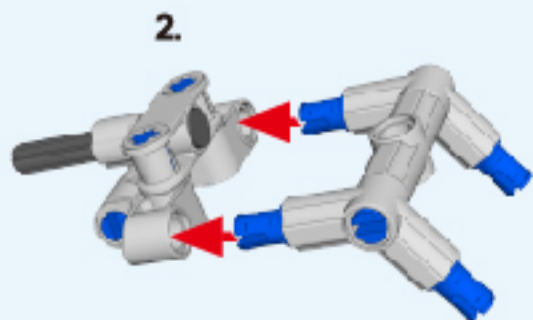

24

25

26

27

6+ AGES
NO.A-26-3

ALLOY DRIVE SHAFT
2.4GHz

TECHNOLOGY R/C
COMBINE BUILDING BLOCK WITH RADIO CONTROL

3D Interactive Instructions
download on your smart device