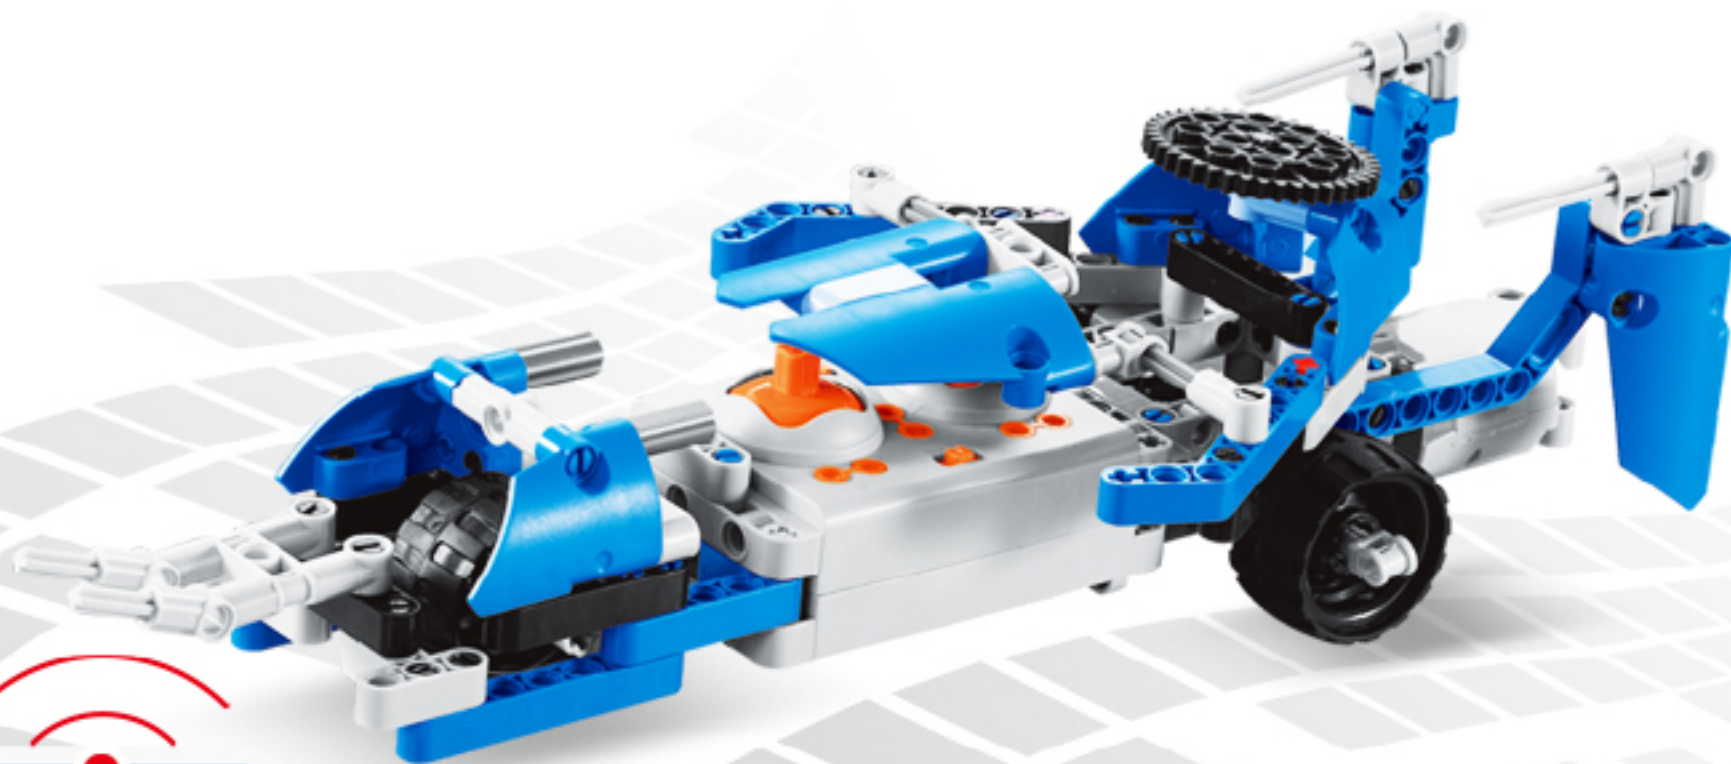

24

25

26

27

6+ AGES
NO.A-26-3

ALLOY DRIVE SHAFT
2.4GHz

TECHNOLOGY R/C
COMBINE BUILDING BLOCK WITH RADIO CONTROL

3D Interactive Instructions
download on your smart device