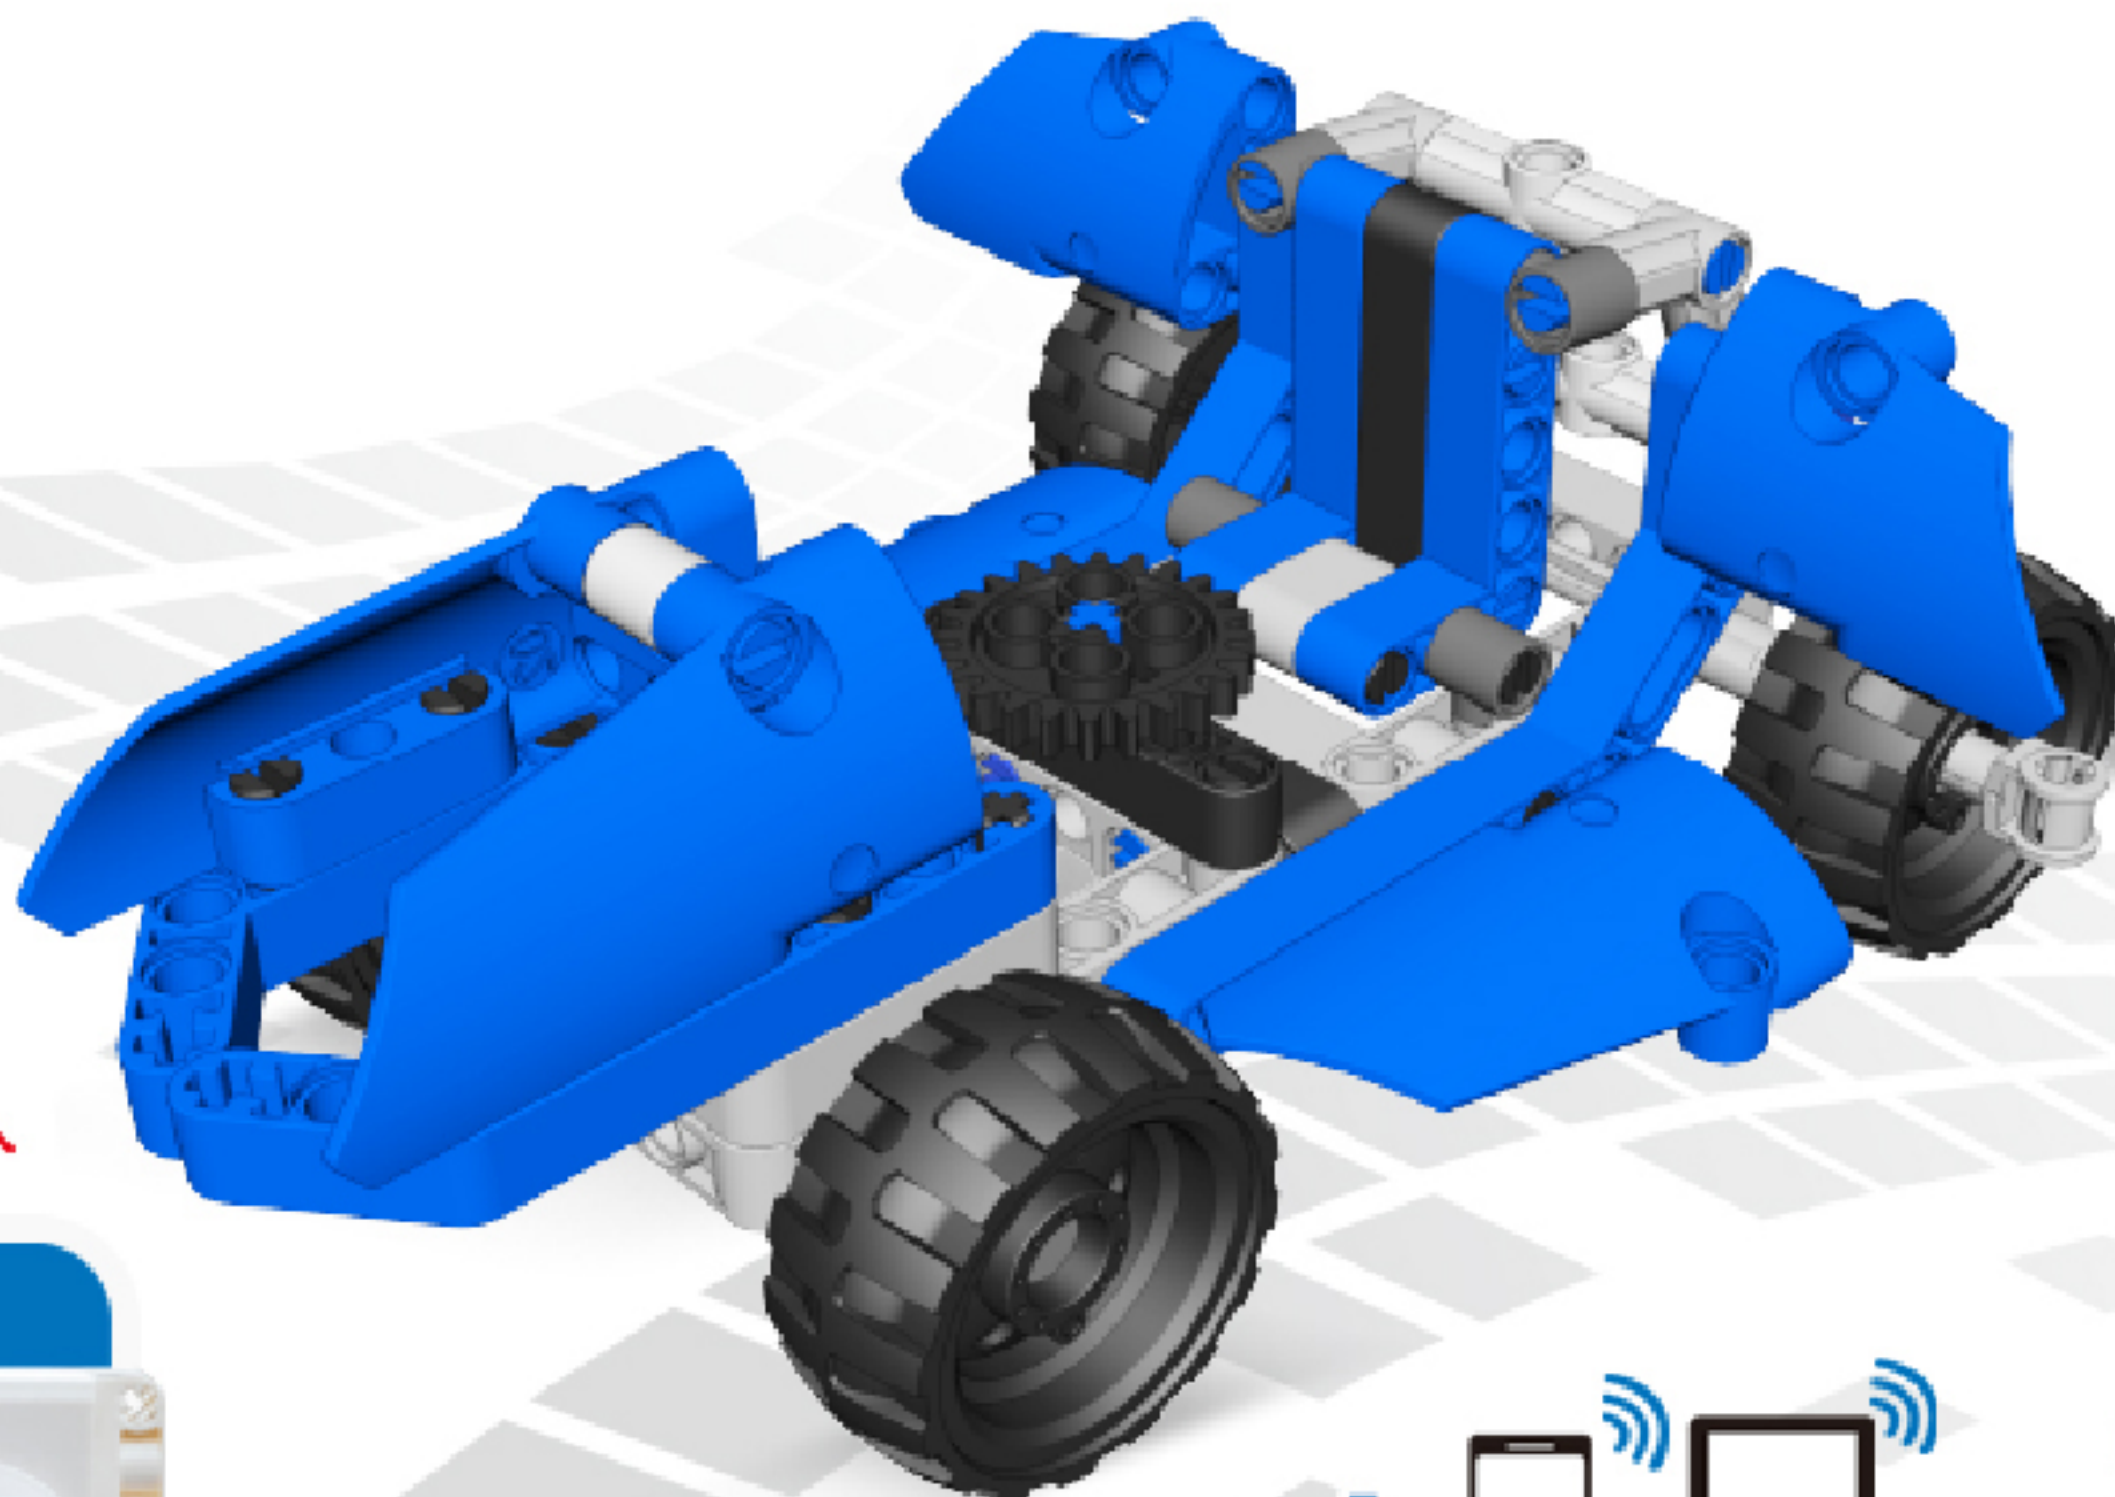

GENTLEMAN

ALLOY
DRIVE SHAFT

2.4GHz

TECHNOLOGY R/C

COMBINE BUILDING BLOCK WITH RADIO CONTROL

3D interactive instructions

download on your smart device

WWW.SDLTOYS.COM