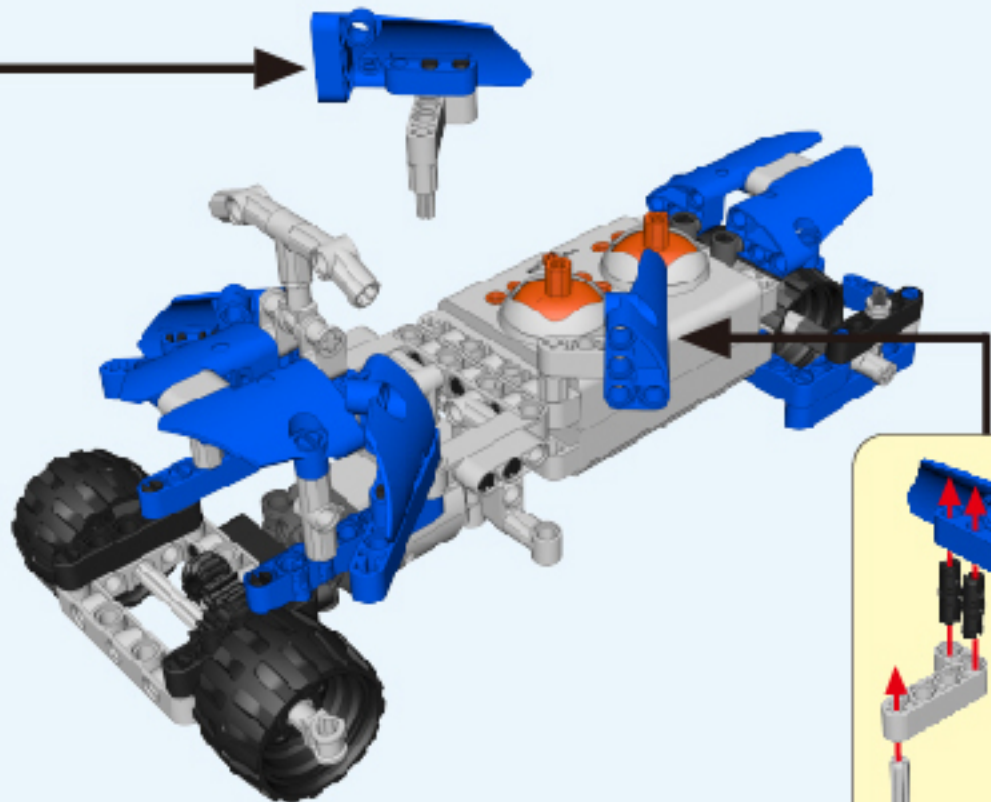

19

1.

2.

3.

20

21

22

23

24

25

26

27

6+ AGES
NO.A-26-3

ALLOY DRIVE SHAFT
2.4GHz

TECHNOLOGY R/C
COMBINE BUILDING BLOCK WITH RADIO CONTROL

3D Interactive Instructions
download on your smart device