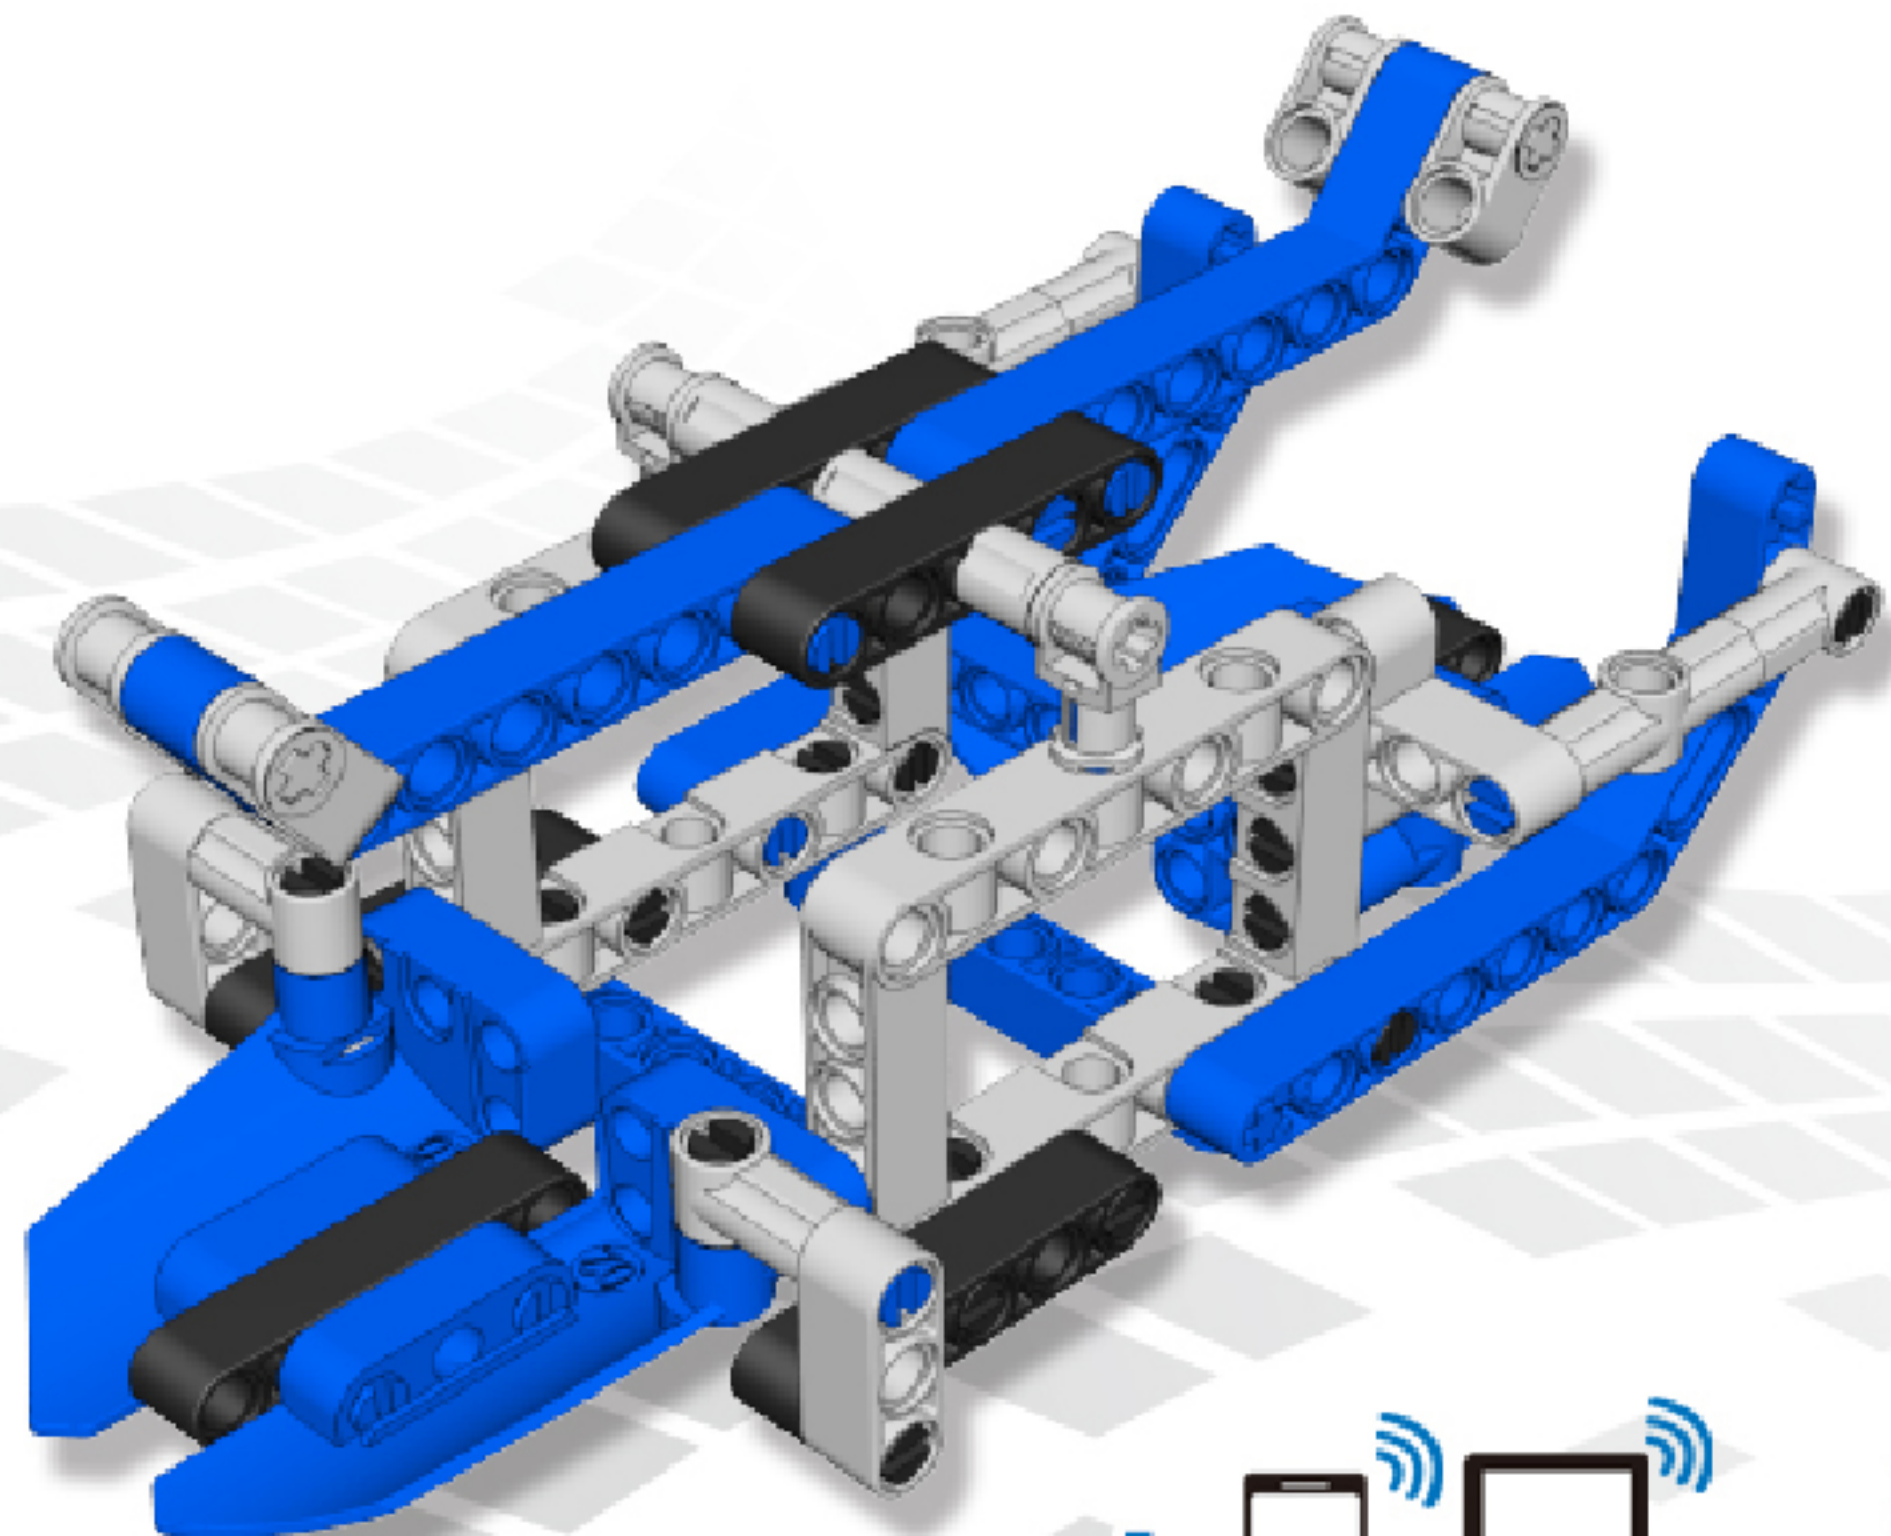

GENTLEMAN

TECHNOLOGY R/C
COMBINE BUILDING BLOCK WITH RADIO CONTROL

3D interactive instructions
download on your smart device

WWW.SDLTOYS.COM

1

2

3

4