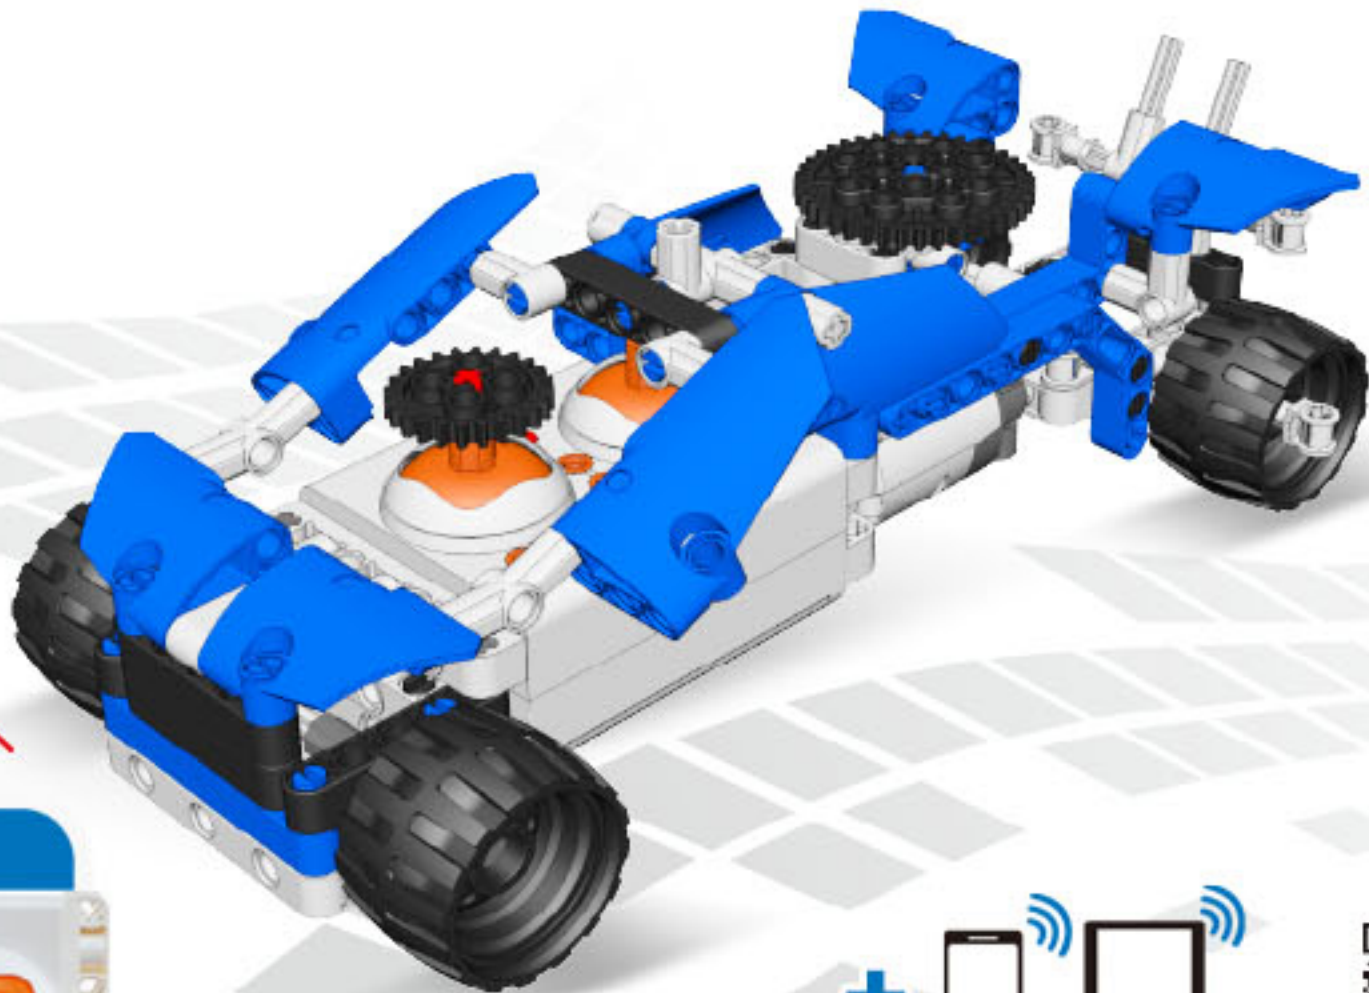

2.

3.

4.

24

25

6+ AGES

NO.A-26-4

**ALLOY
DRIVE SHAFT**
2.4GHz

TECHNOLOGY R/C

COMBINE BUILDING BLOCK WITH RADIO CONTROL

3D Interactive Instructions

download on your smart device

WWW.SDLTOYS.COM

1

2

1.