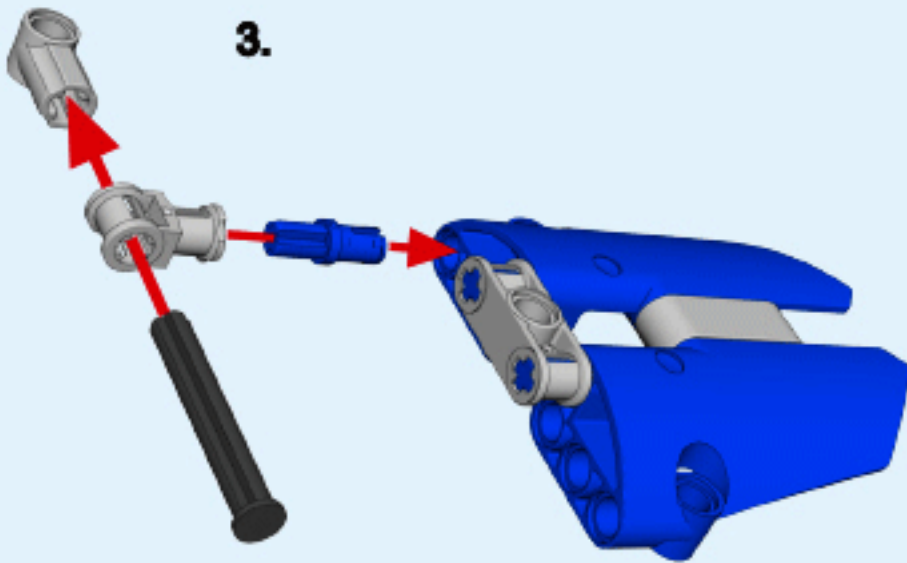

2.

3.

4.

24

25

6+ AGES

NO.A-26-4

**ALLOY
DRIVE SHAFT**
2.4GHz