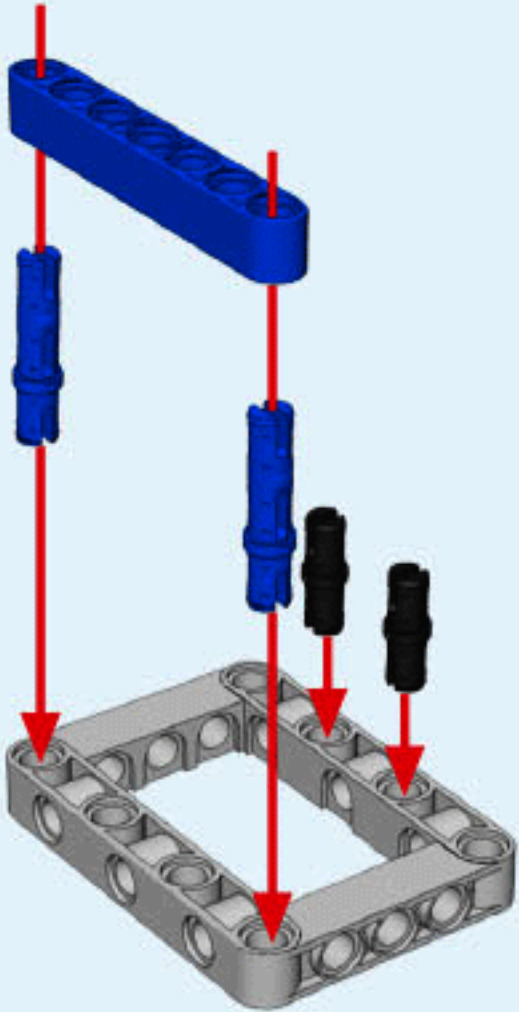

2.

3.

4.

24

25

6+ AGES

NO.A-26-4

**ALLOY
DRIVE SHAFT**
2.4GHz

TECHNOLOGY R/C

COMBINE BUILDING BLOCK WITH RADIO CONTROL

3D Interactive Instructions

download on your smart device

WWW.SDLTOYS.COM

1

2

1.