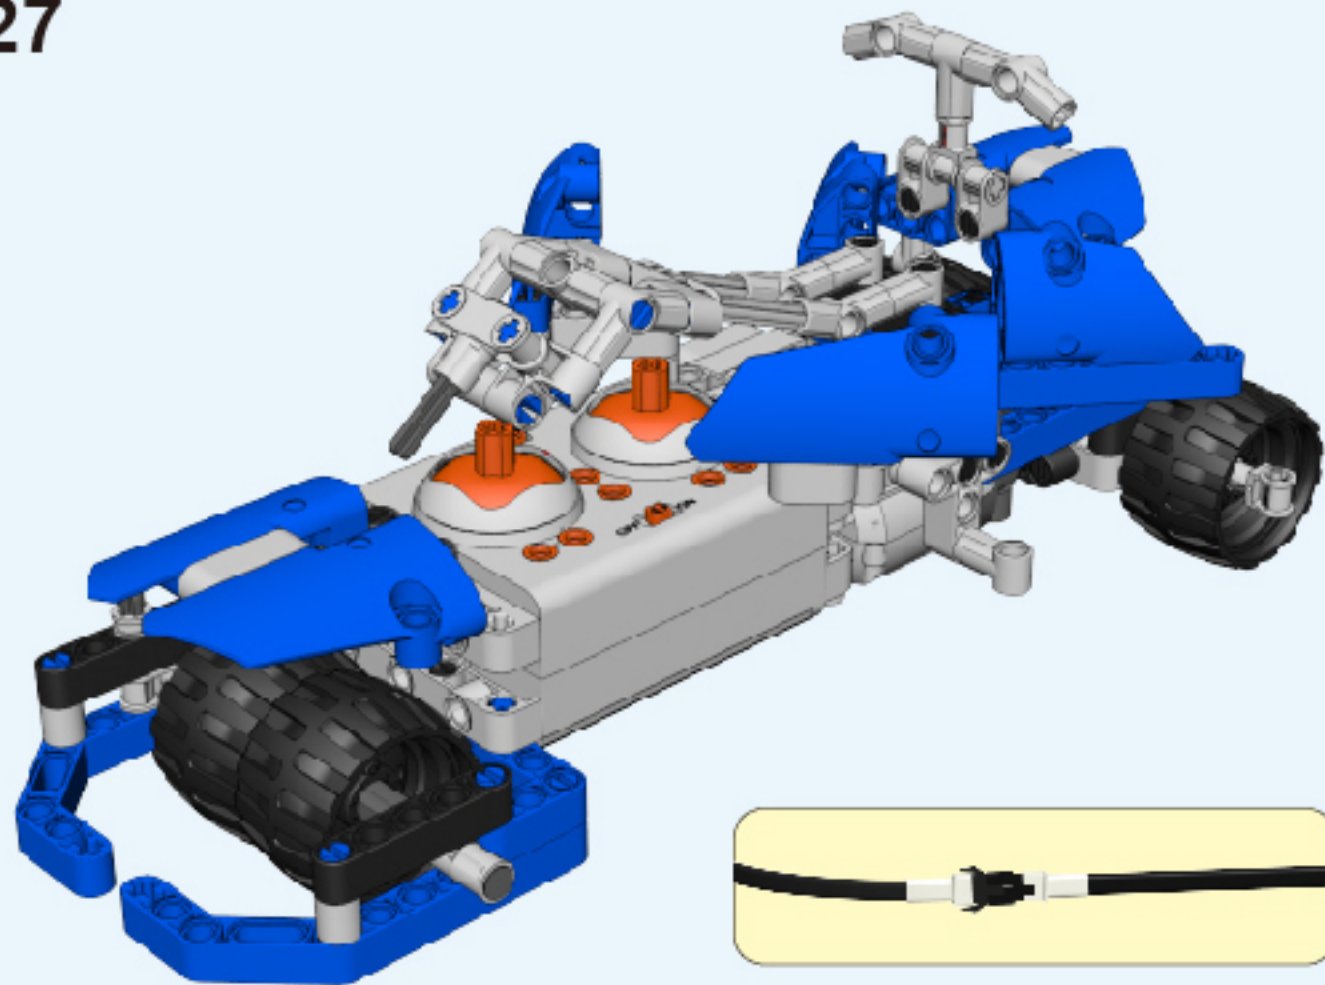

24

25

26

27

6+ AGES
NO.A-26-3

ALLOY DRIVE SHAFT
2.4GHz

TECHNOLOGY R/C
COMBINE BUILDING BLOCK WITH RADIO CONTROL

3D Interactive Instructions
download on your smart device