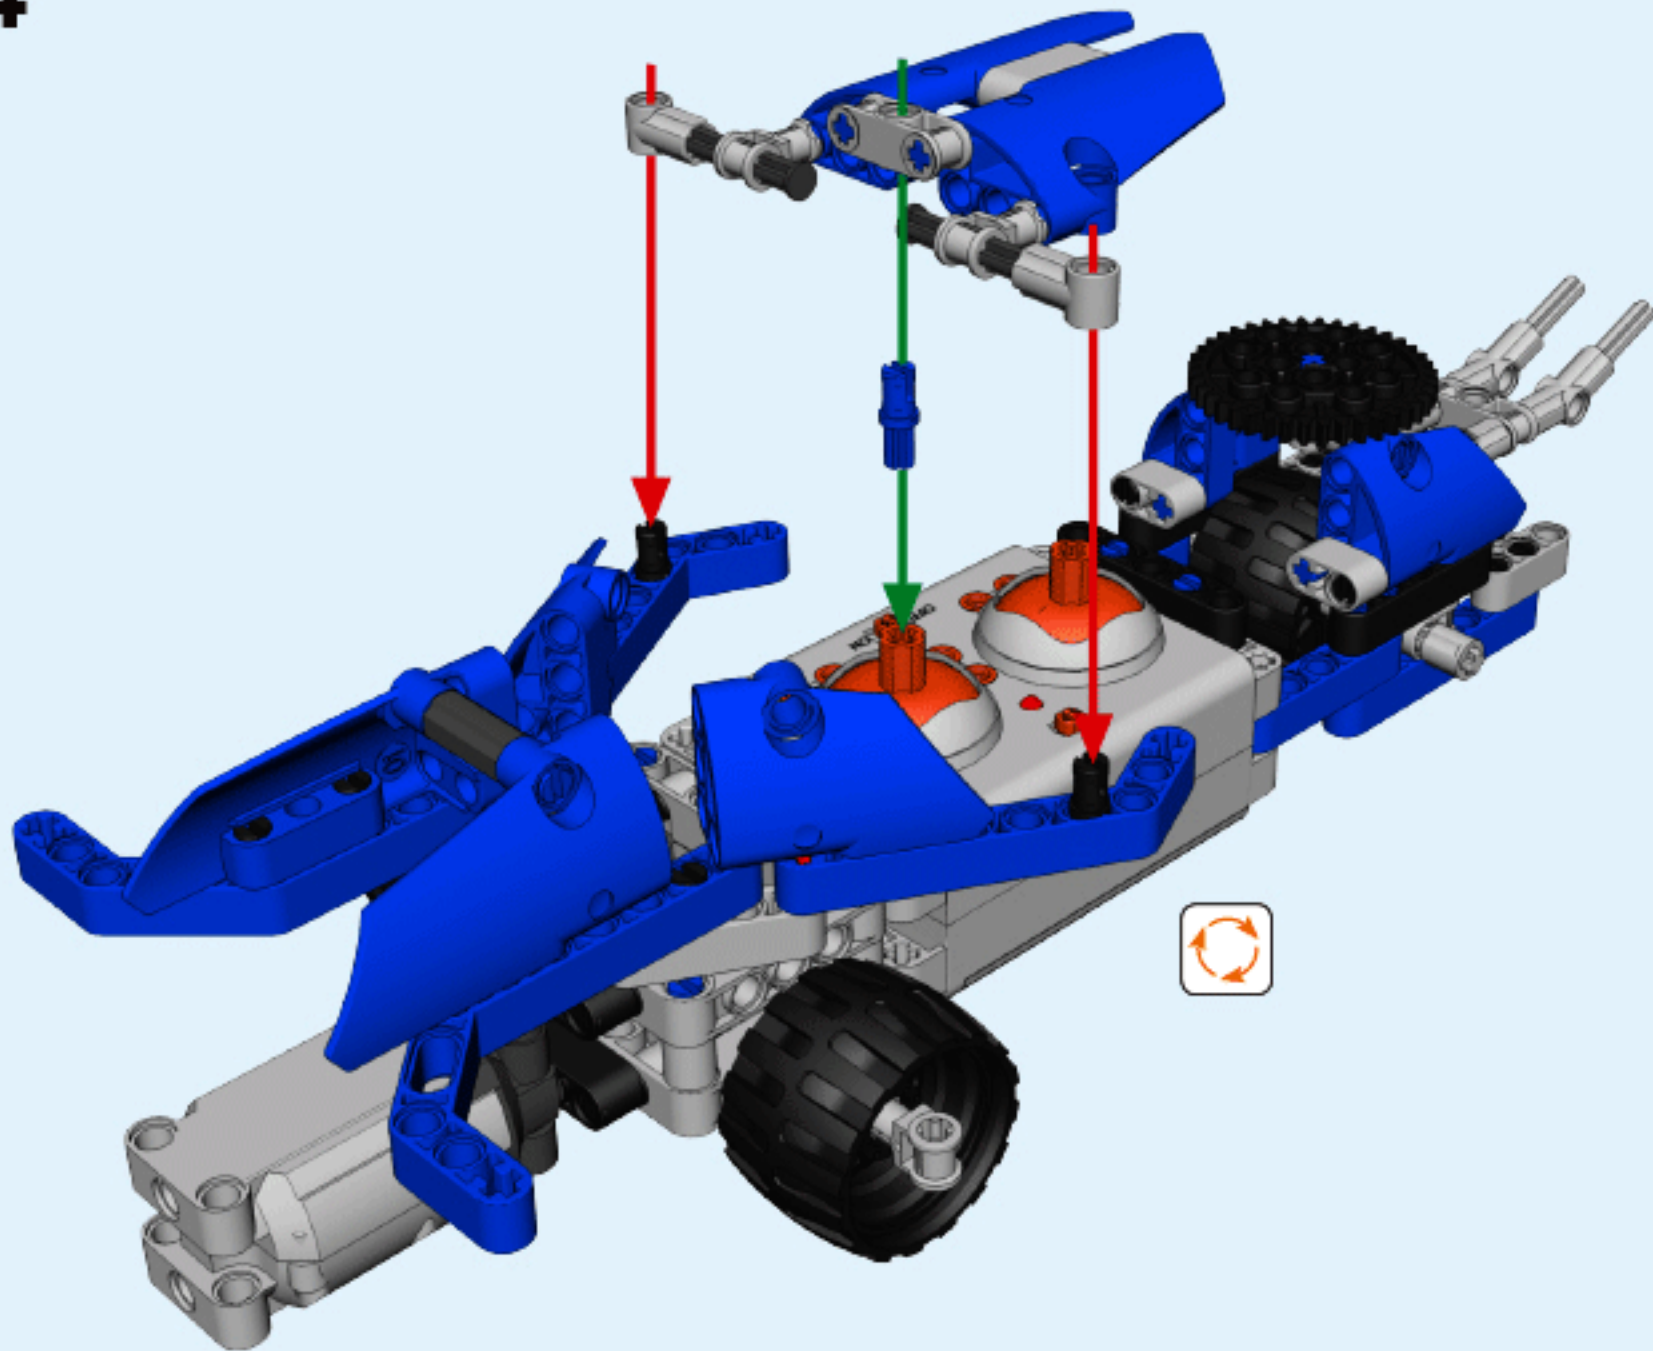

2.

3.

4.

24

25

6+ AGES

NO.A-26-4

**ALLOY
DRIVE SHAFT**
2.4GHz