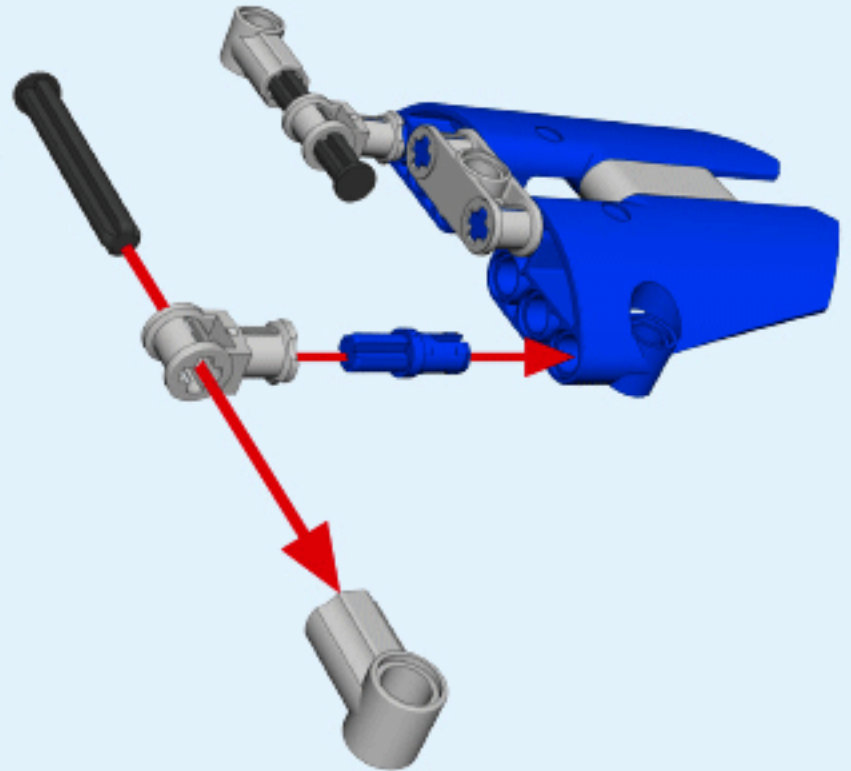

2.

3.

4.

24

25

6+ AGES

NO.A-26-4

**ALLOY
DRIVE SHAFT**
2.4GHz