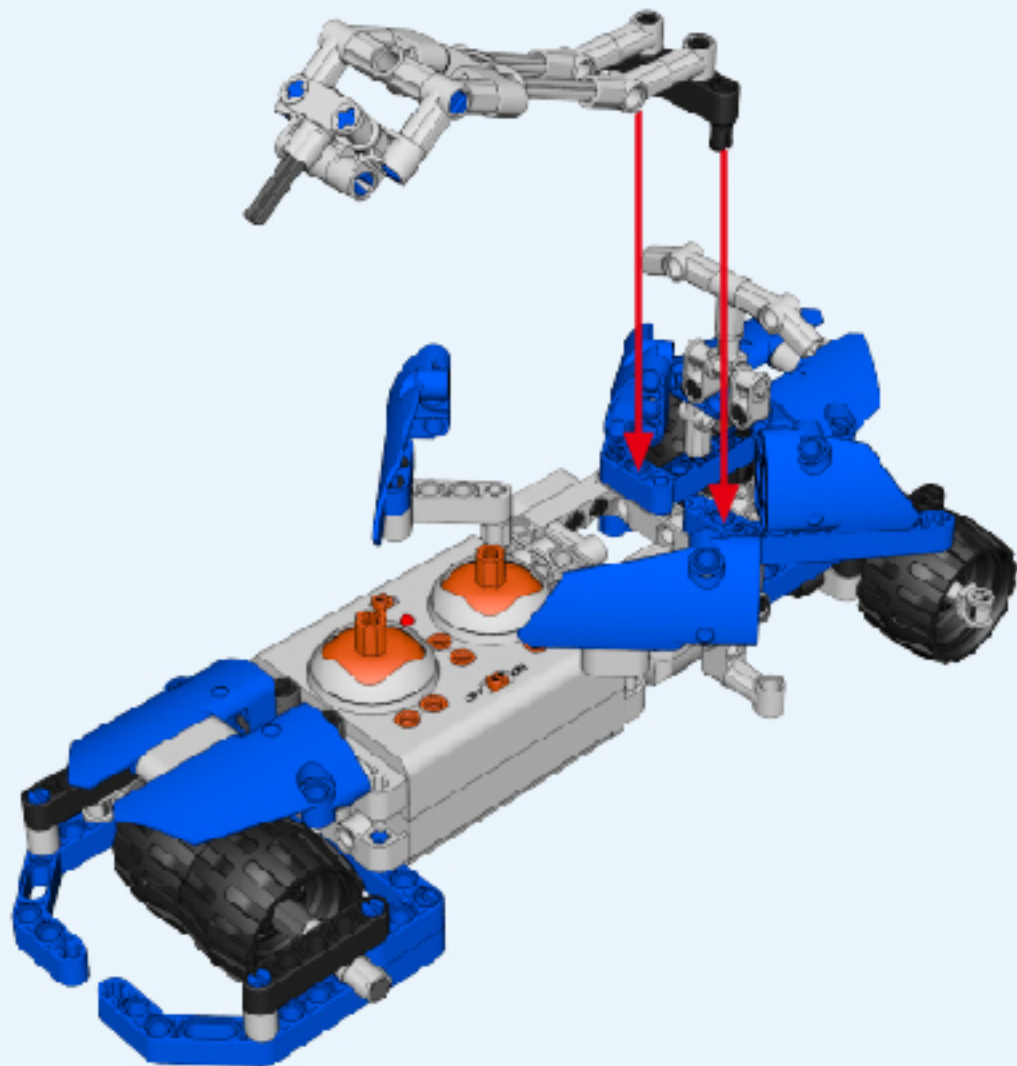

24

25

26

27

6+ AGES
NO.A-26-3

ALLOY DRIVE SHAFT
2.4GHz

TECHNOLOGY R/C
COMBINE BUILDING BLOCK WITH RADIO CONTROL

3D Interactive Instructions
download on your smart device