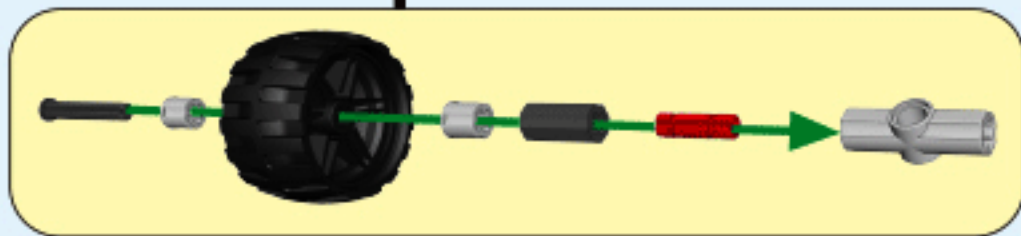

26

27

28

29

6+ AGES

NO.A-26-6

GENTLEMAN

ALLOY
DRIVE SHAFT
2.4GHz