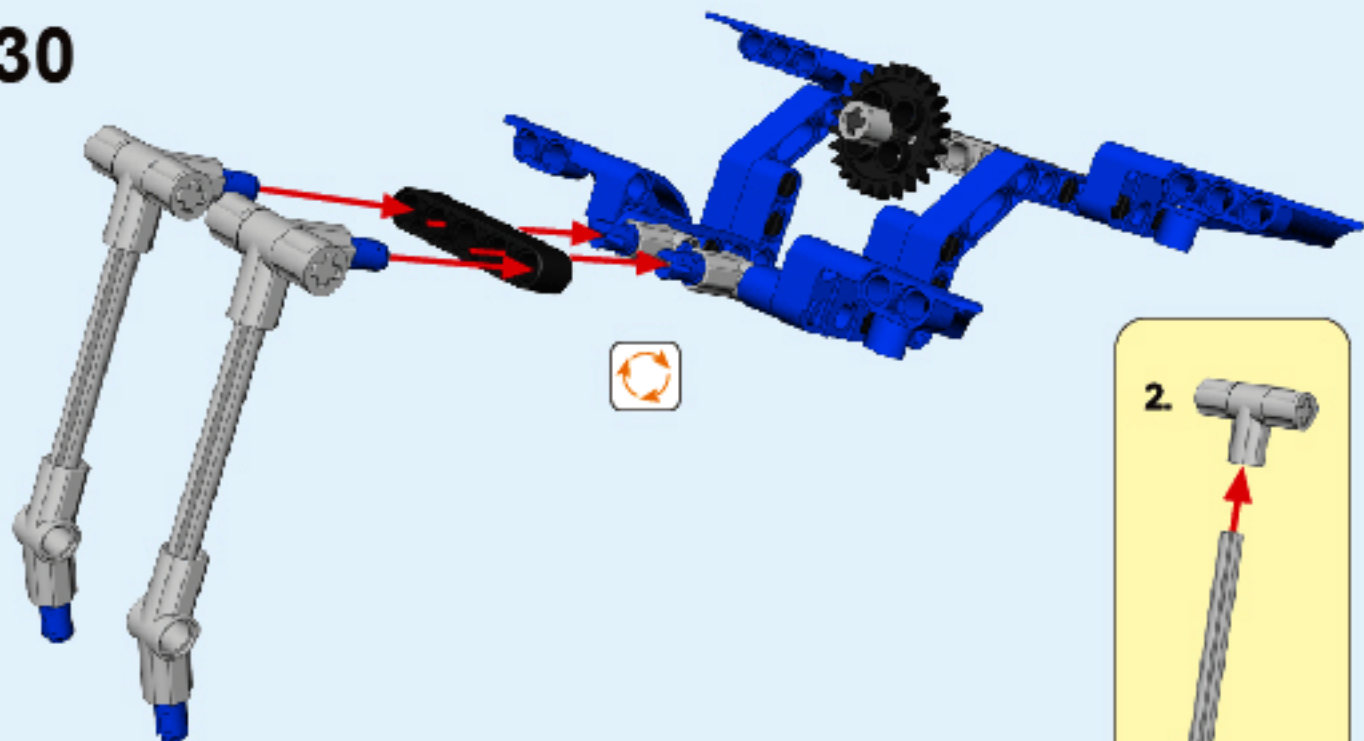

30

31

32

6+ AGES
NO.A-26-2

TECHNOLOGY R/C
COMBINE BUILDING BLOCK WITH RADIO CONTROL

3D interactive instructions
download on your smart device

www.sdltoys.com

1