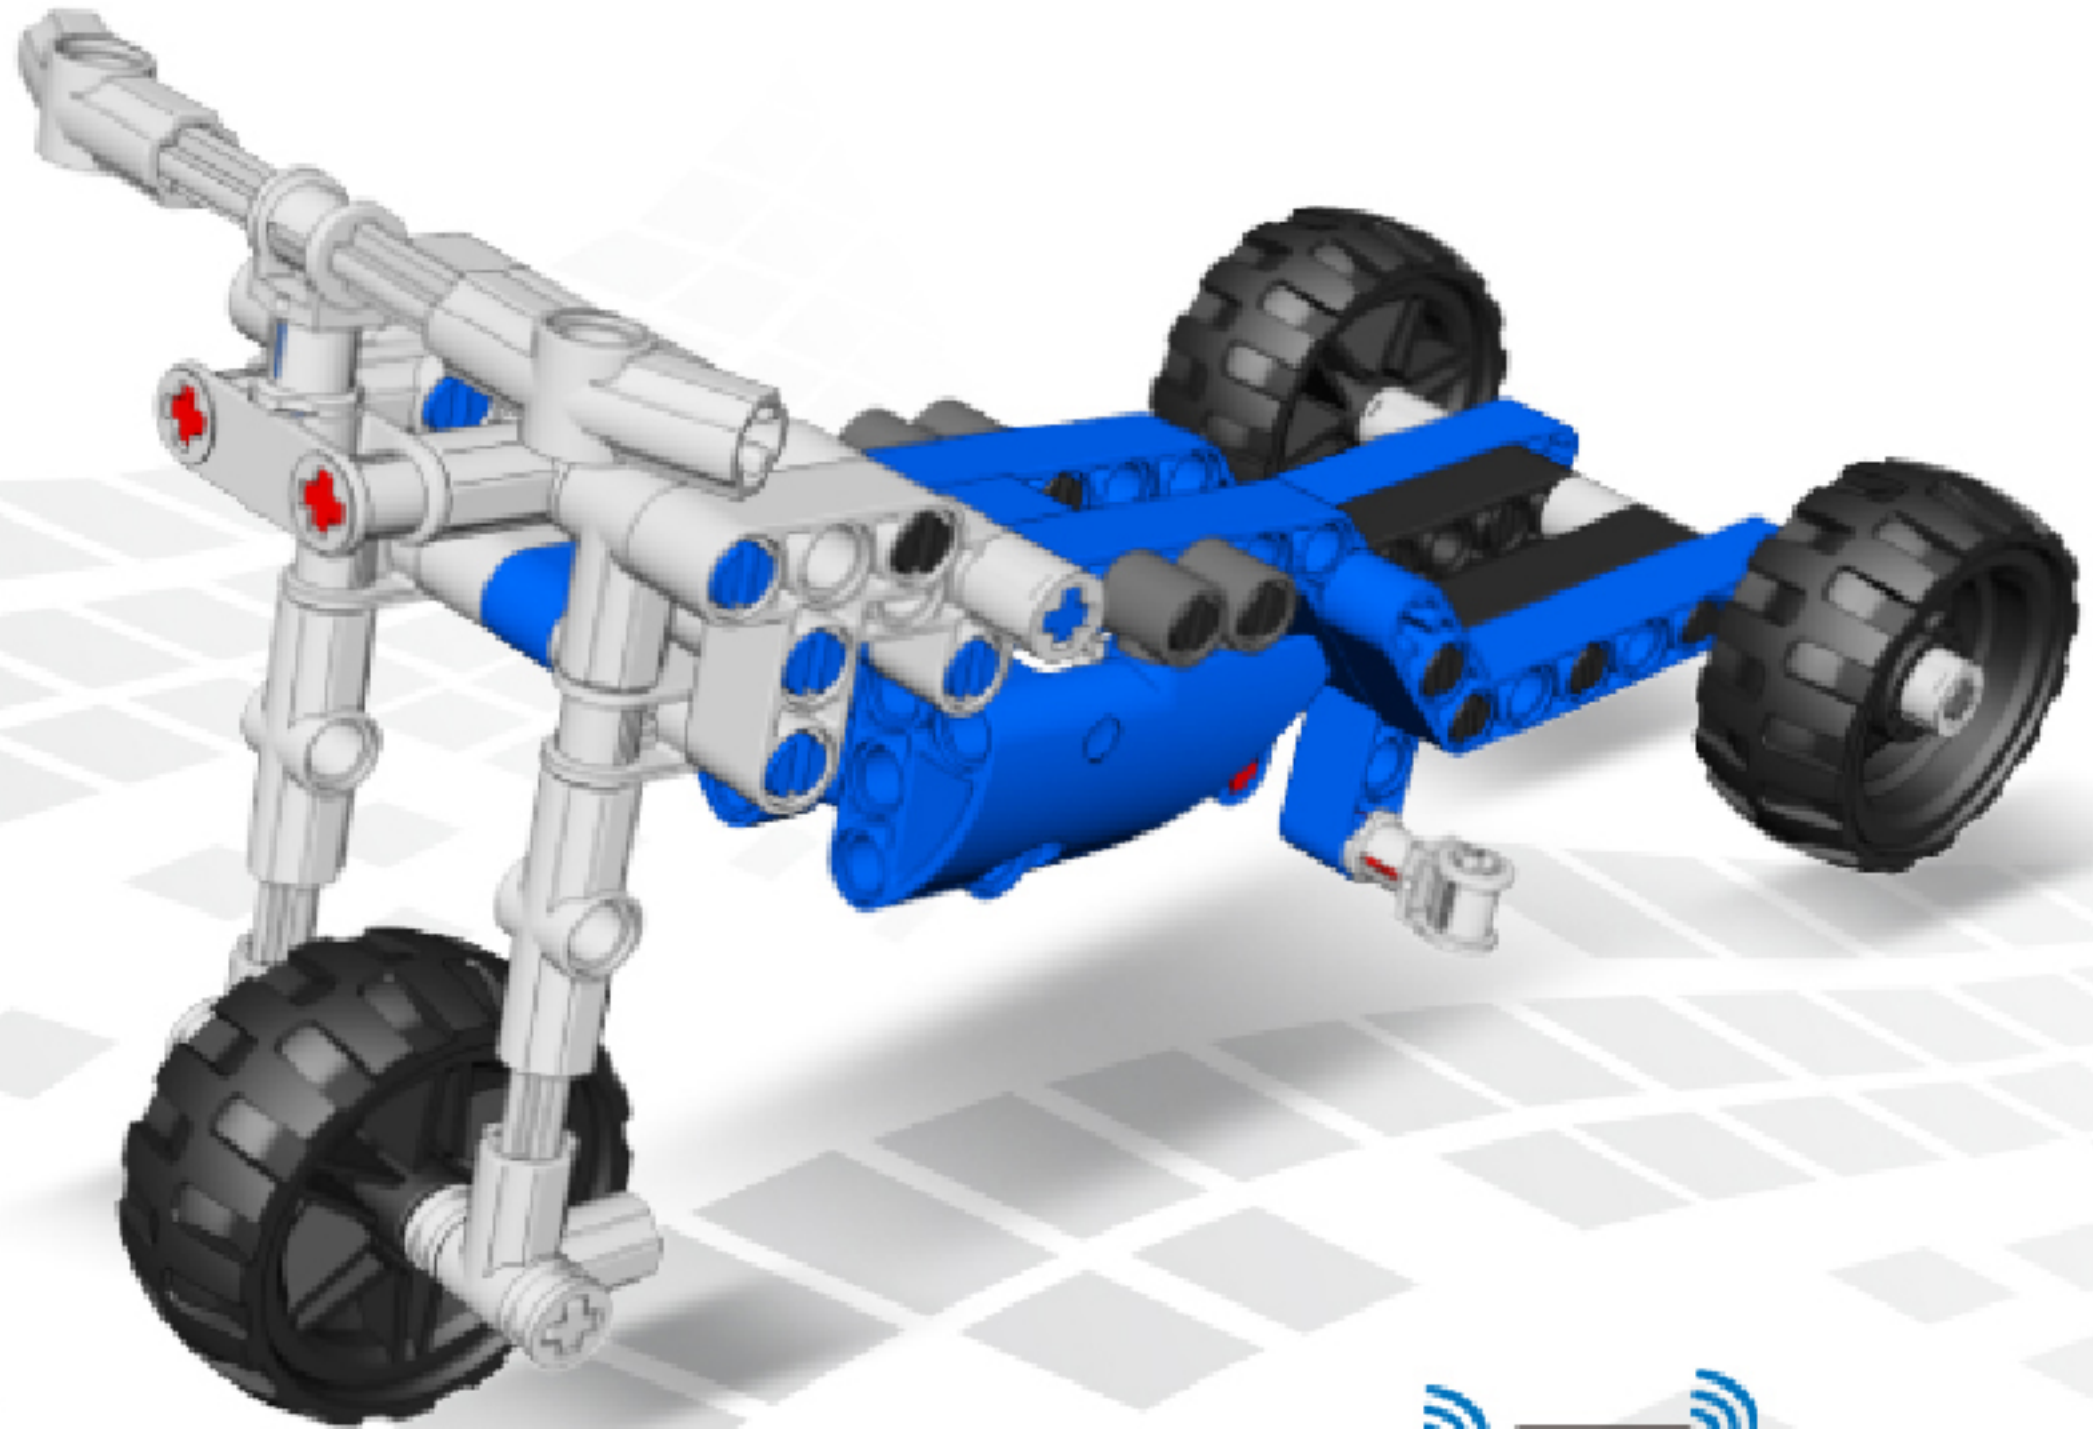

6+ AGES

NO.A-26-6

GENTLEMAN

ALLOY
DRIVE SHAFT
2.4GHz

TECHNOLOGY R/C
COMBINE BUILDING BLOCK WITH RADIO CONTROL

3D interactive instructions
download on your smart device