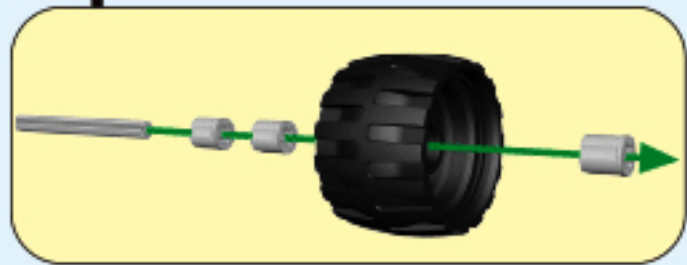

26

27

28

29

6+ AGES

NO.A-26-6

GENTLEMAN

ALLOY
DRIVE SHAFT
2.4GHz