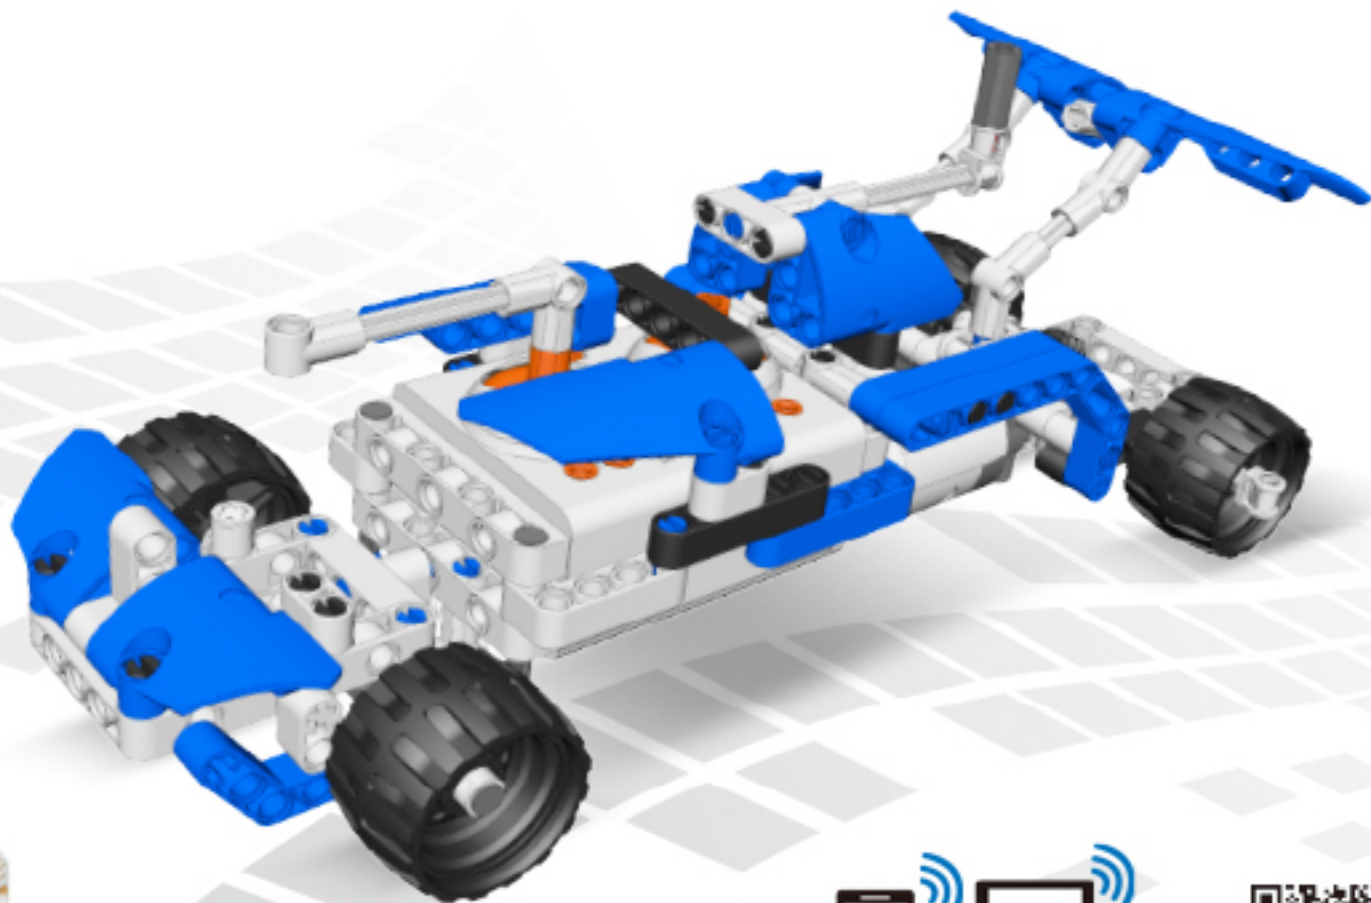

6+ AGES

NO.A-26-5

GENTLEMAN

**ALLOY
DRIVE SHAFT**
2.4GHz

TECHNOLOGY R/C
COMBINE BUILDING BLOCK WITH RADIO CONTROL

3D Interactive Instructions

download on your smart device