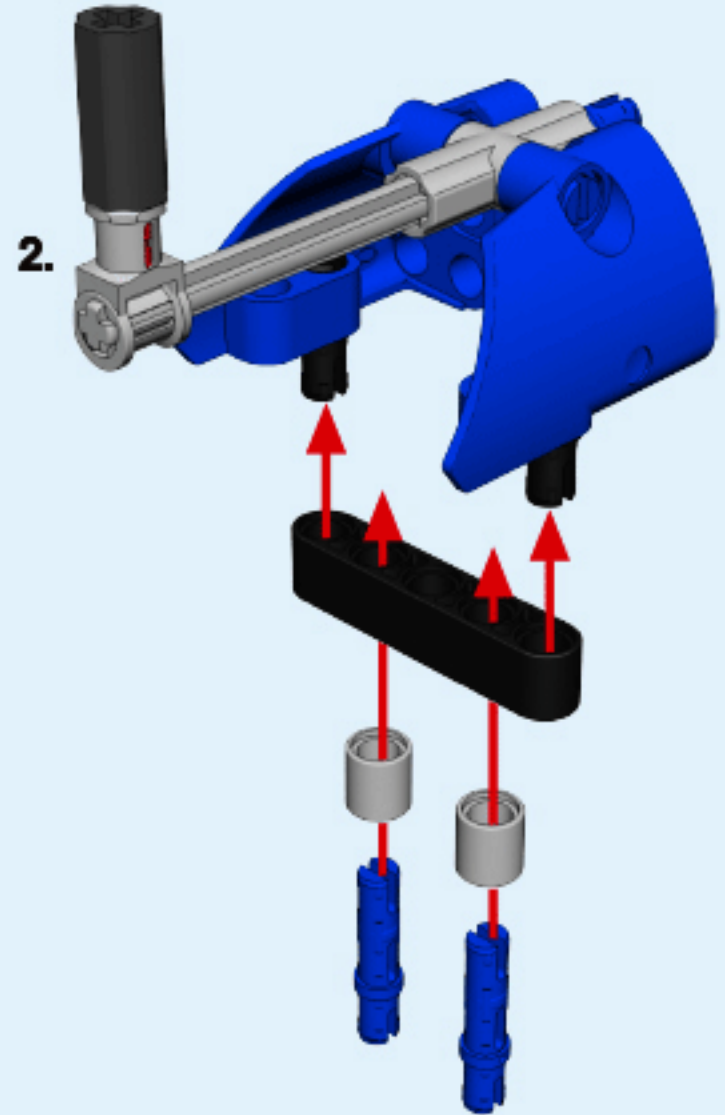

11

12

13

14

15

1.

2.

16

26

27

28

29

6+ AGES

NO.A-26-6

GENTLEMAN

ALLOY
DRIVE SHAFT
2.4GHz