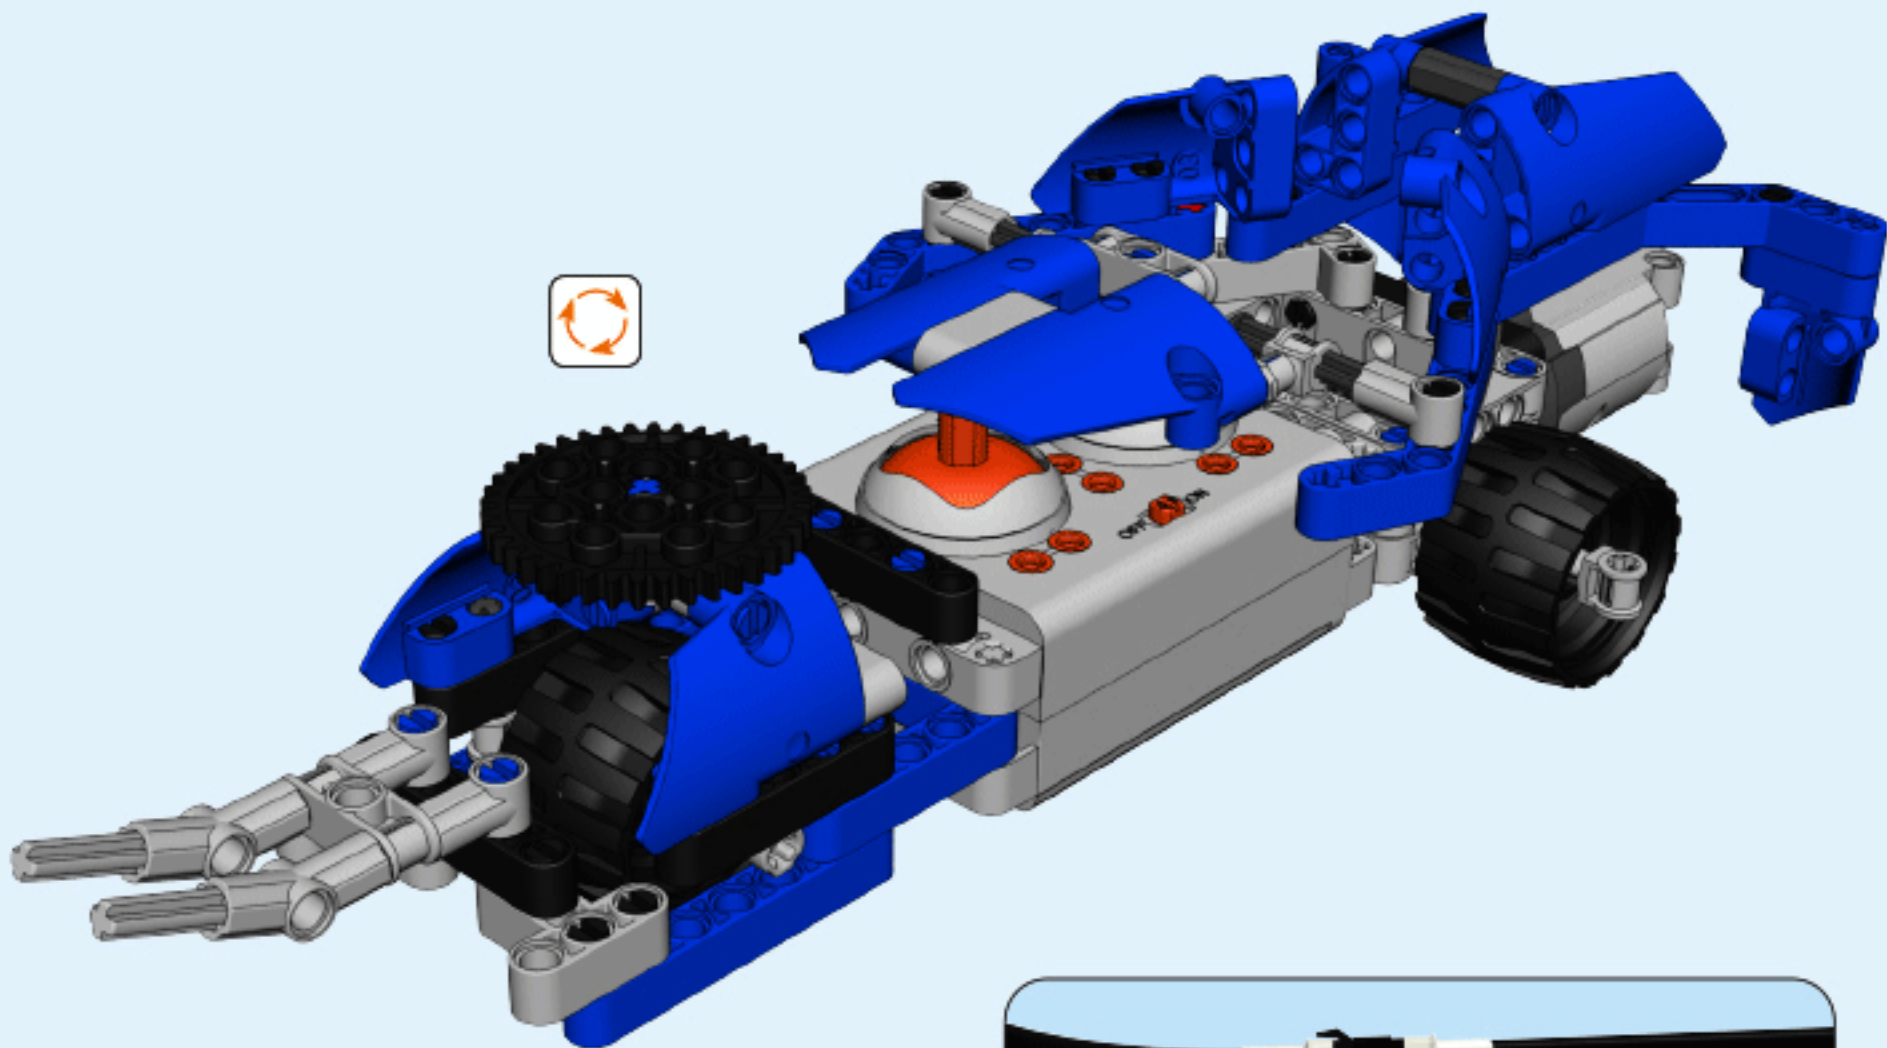

2.

3.

4.

24

25

6+ AGES

NO.A-26-4

**ALLOY
DRIVE SHAFT**
2.4GHz

TECHNOLOGY R/C

COMBINE BUILDING BLOCK WITH RADIO CONTROL

3D Interactive Instructions

download on your smart device

WWW.SDLTOYS.COM

1

2

1.