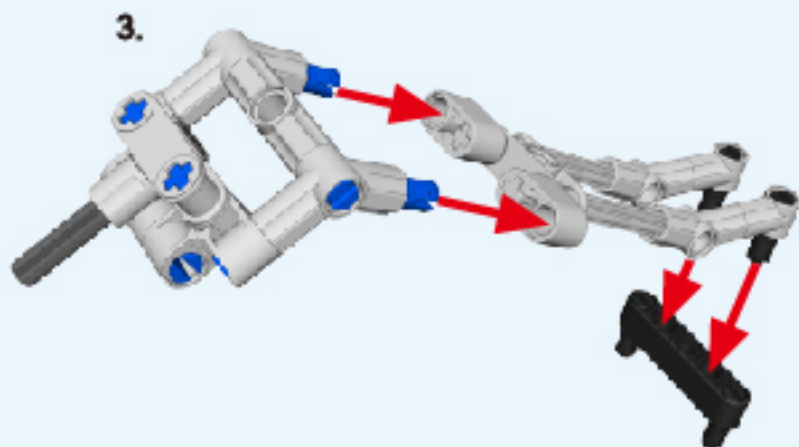

24

25

26

27

6+ AGES
NO.A-26-3

ALLOY DRIVE SHAFT
2.4GHz

TECHNOLOGY R/C
COMBINE BUILDING BLOCK WITH RADIO CONTROL

3D Interactive Instructions
download on your smart device