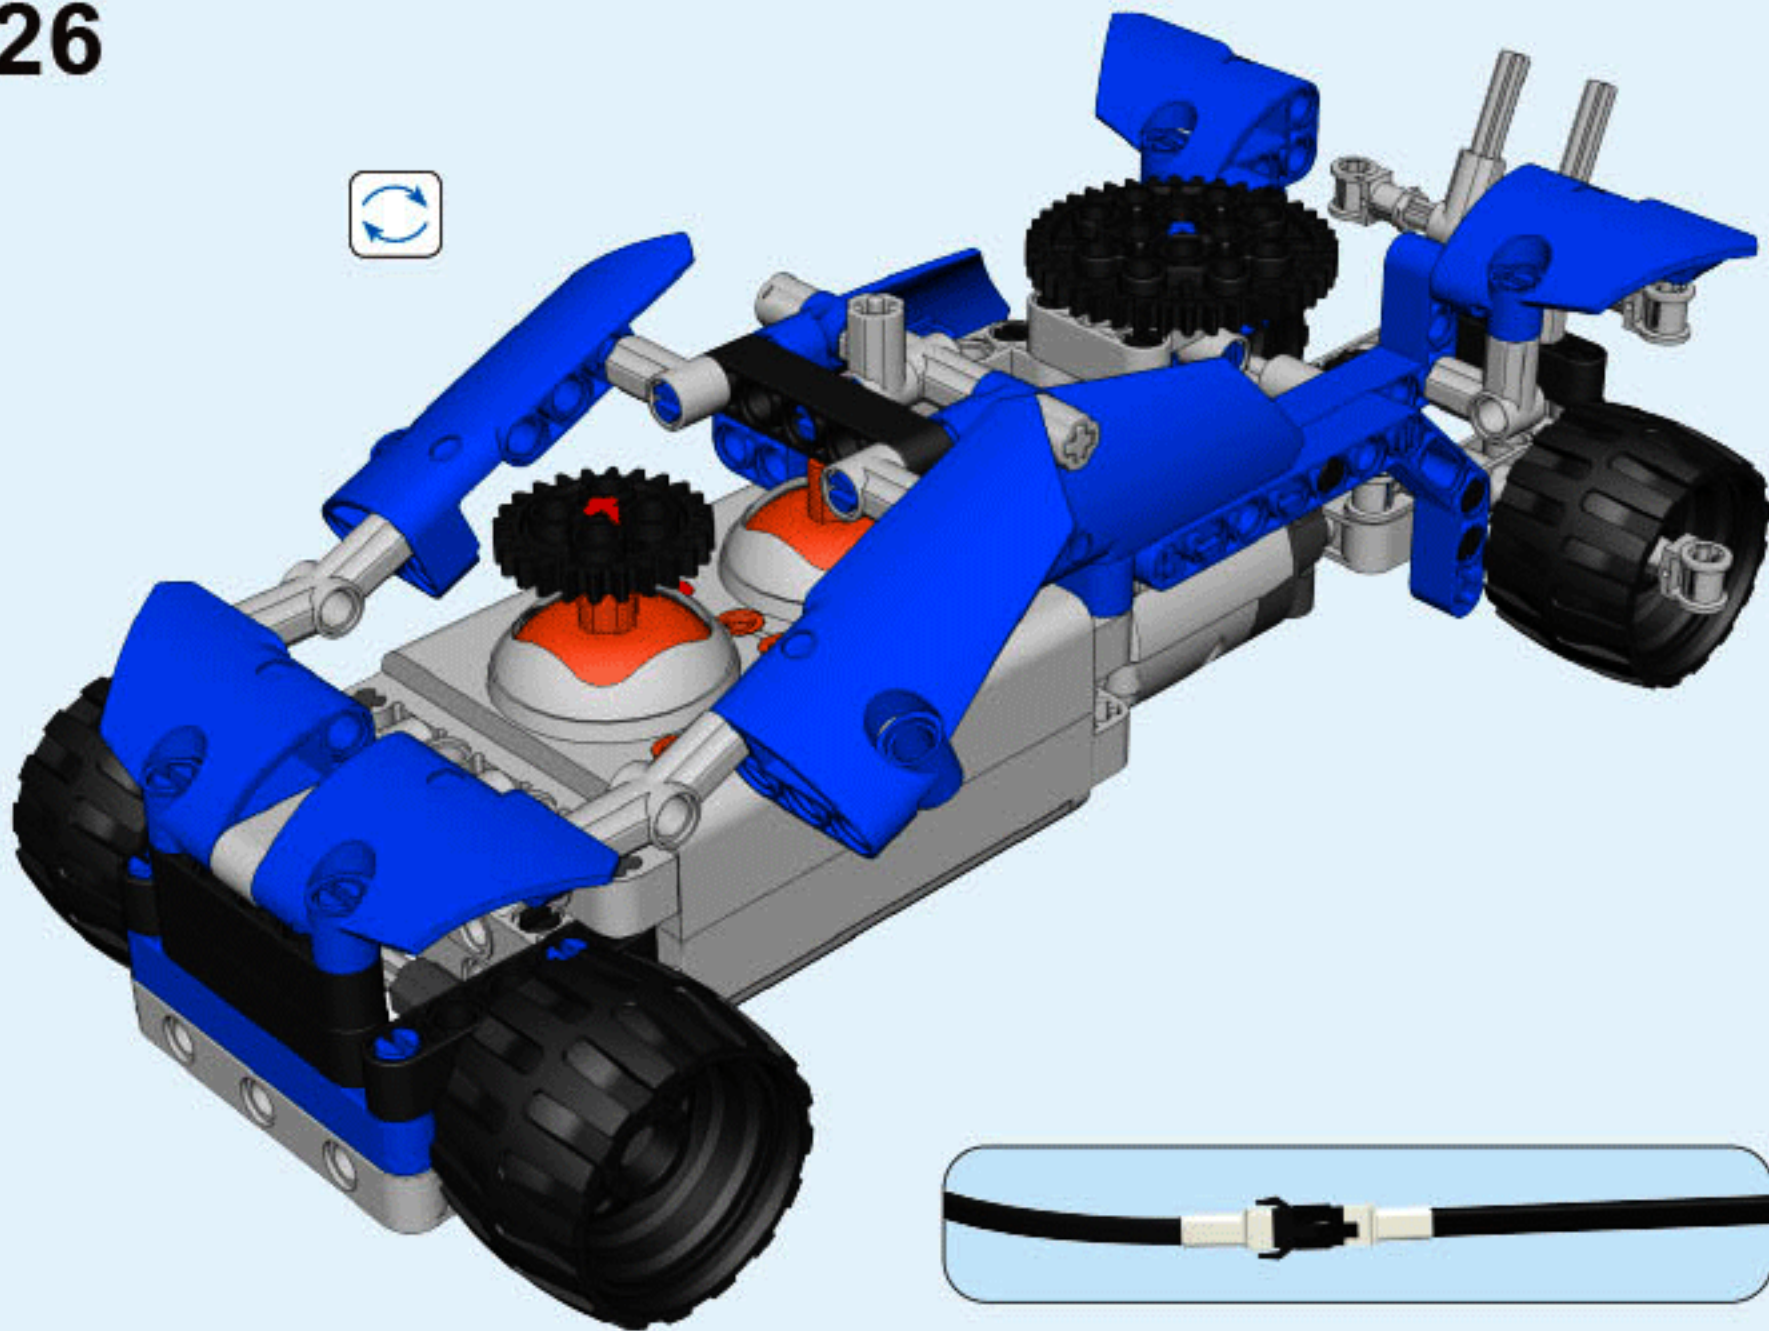

23

24

25

26

6+ AGES

NO.A-26-5

GENTLEMAN

**ALLOY
DRIVE SHAFT**
2.4GHz