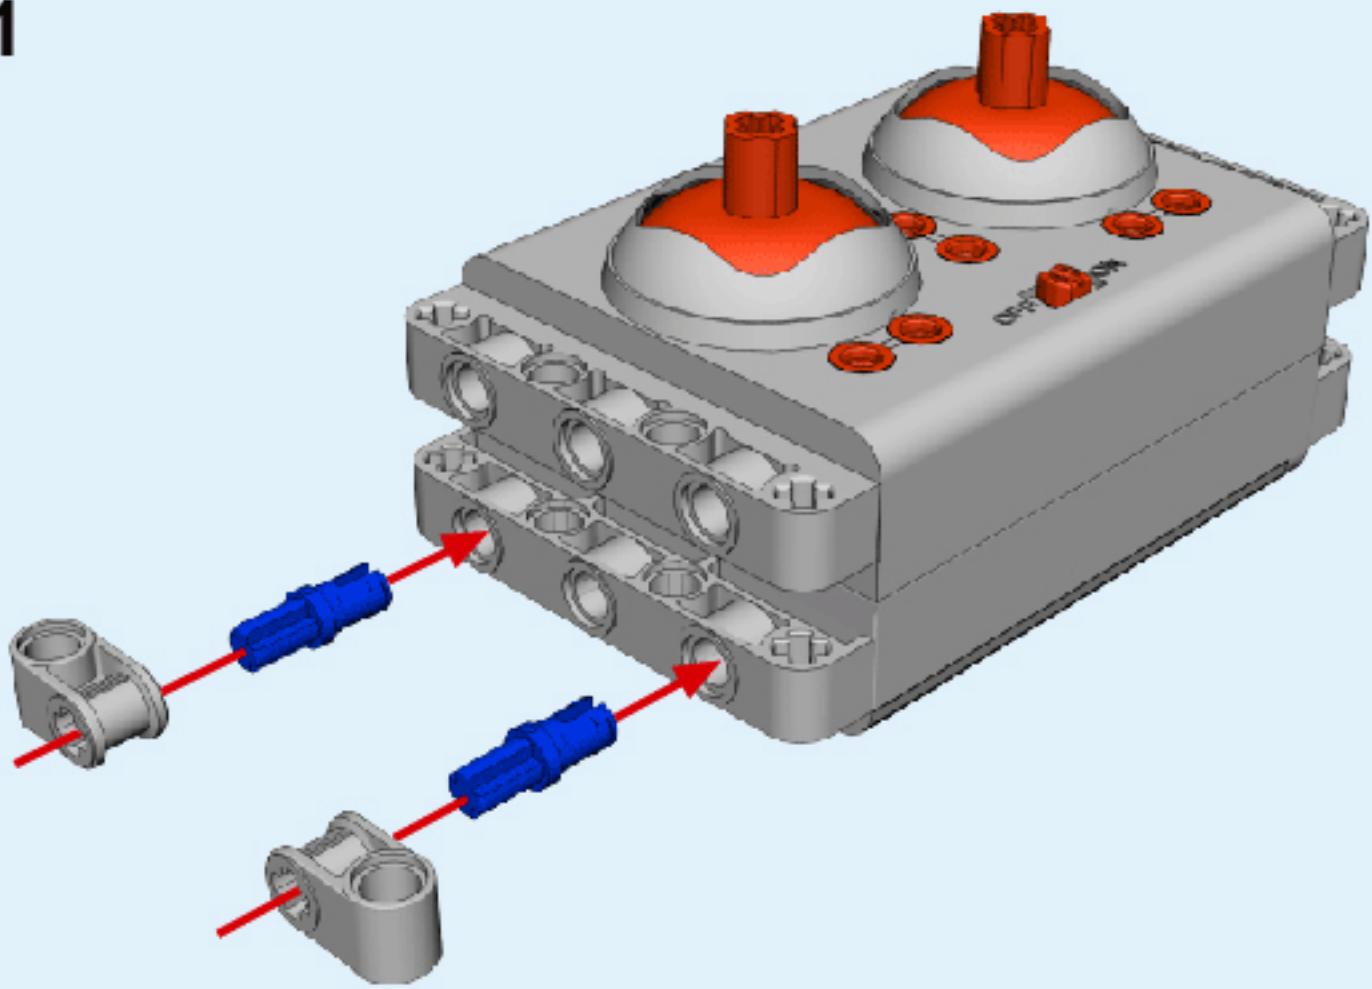

6+ AGES
NO.A-26-1

ALLOY DRIVE SHAFT
2.4GHz

TECHNOLOGY R/C
COMBINE BUILDING BLOCK WITH RADIO CONTROL

3D interactive instructions
download on your smart device

WWW.SDLTOYS.COM

1

2

1.