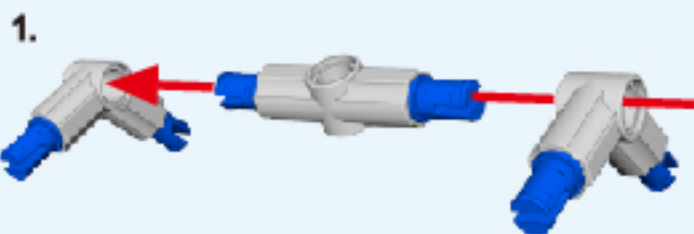

24

25

26

27

6+ AGES
NO.A-26-3

ALLOY DRIVE SHAFT
2.4GHz

TECHNOLOGY R/C
COMBINE BUILDING BLOCK WITH RADIO CONTROL

3D Interactive Instructions
download on your smart device