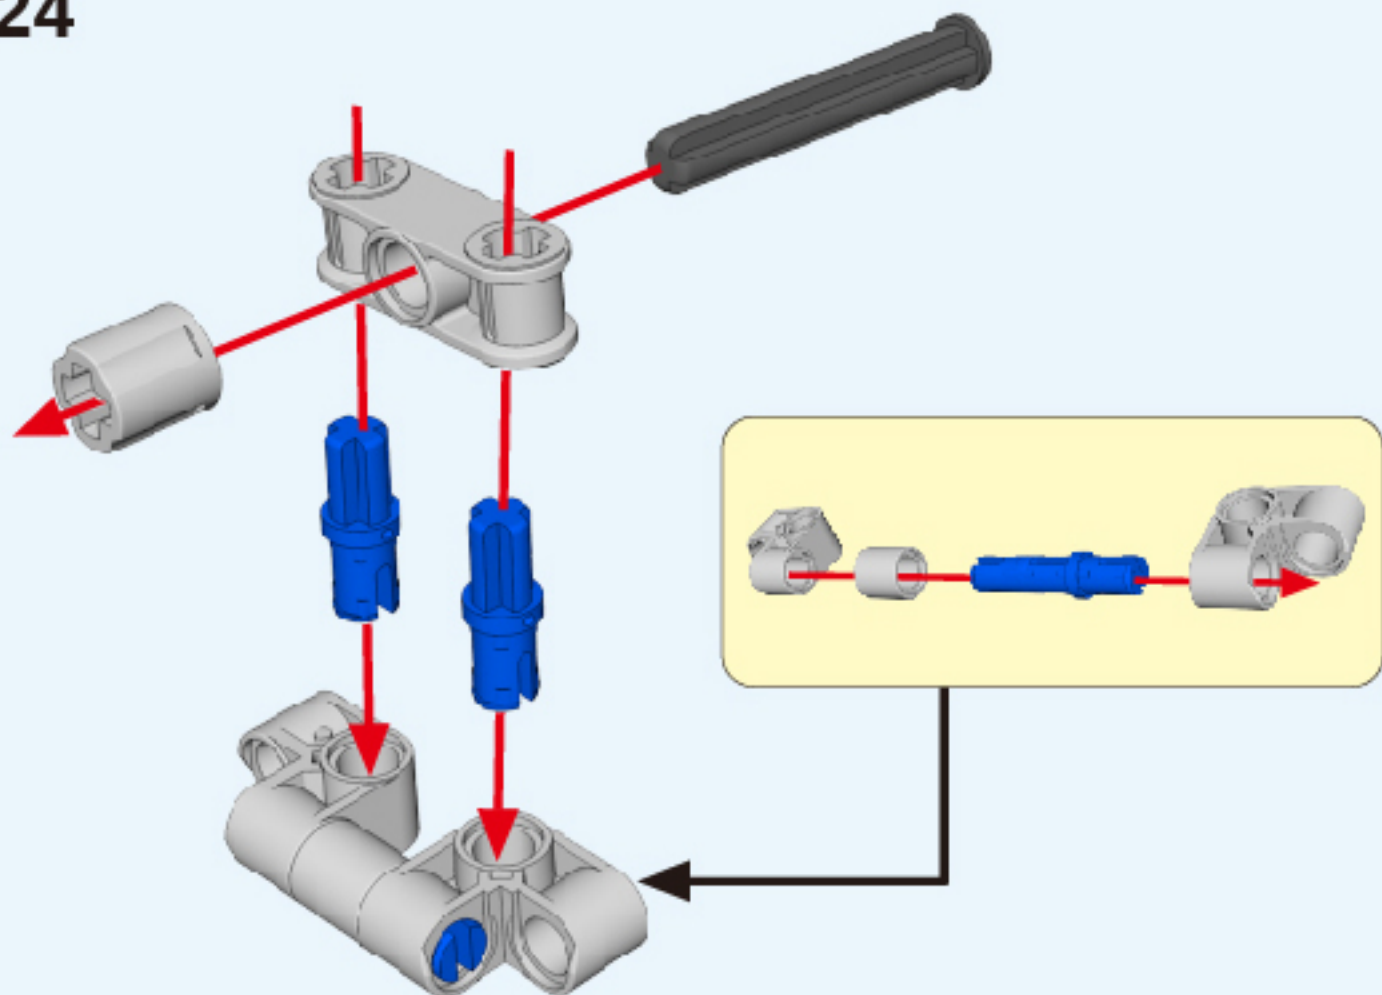

24

25

26

27

6+ AGES
NO.A-26-3

ALLOY DRIVE SHAFT
2.4GHz

TECHNOLOGY R/C
COMBINE BUILDING BLOCK WITH RADIO CONTROL

3D Interactive Instructions
download on your smart device